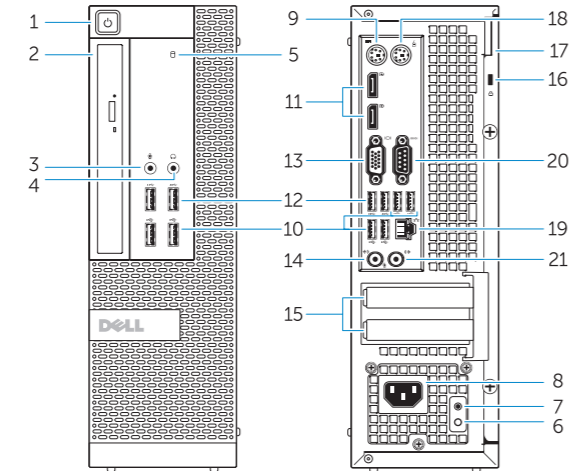

# Features

Fitur | Funciones | الميزات

OptiPlex 7020 MT

OptiPlex 7020 SFF

1. Power button/Power light
2. Flex bay
3. Microphone connector
4. Headphone connector
5. Hard-drive activity light
6. Power-supply diagnostic light
7. Power-supply diagnostic button
8. Power cable connector
9. Keyboard connector
10. USB 2.0 connector
11. DisplayPort connector
12. USB 3.0 connector
13. VGA connector
14. Line-in/microphone connector
15. Expansion card slots
16. Security cable slot
17. Padlock ring
18. Mouse connector
19. Network connector
20. Serial connector
21. Line-out connector